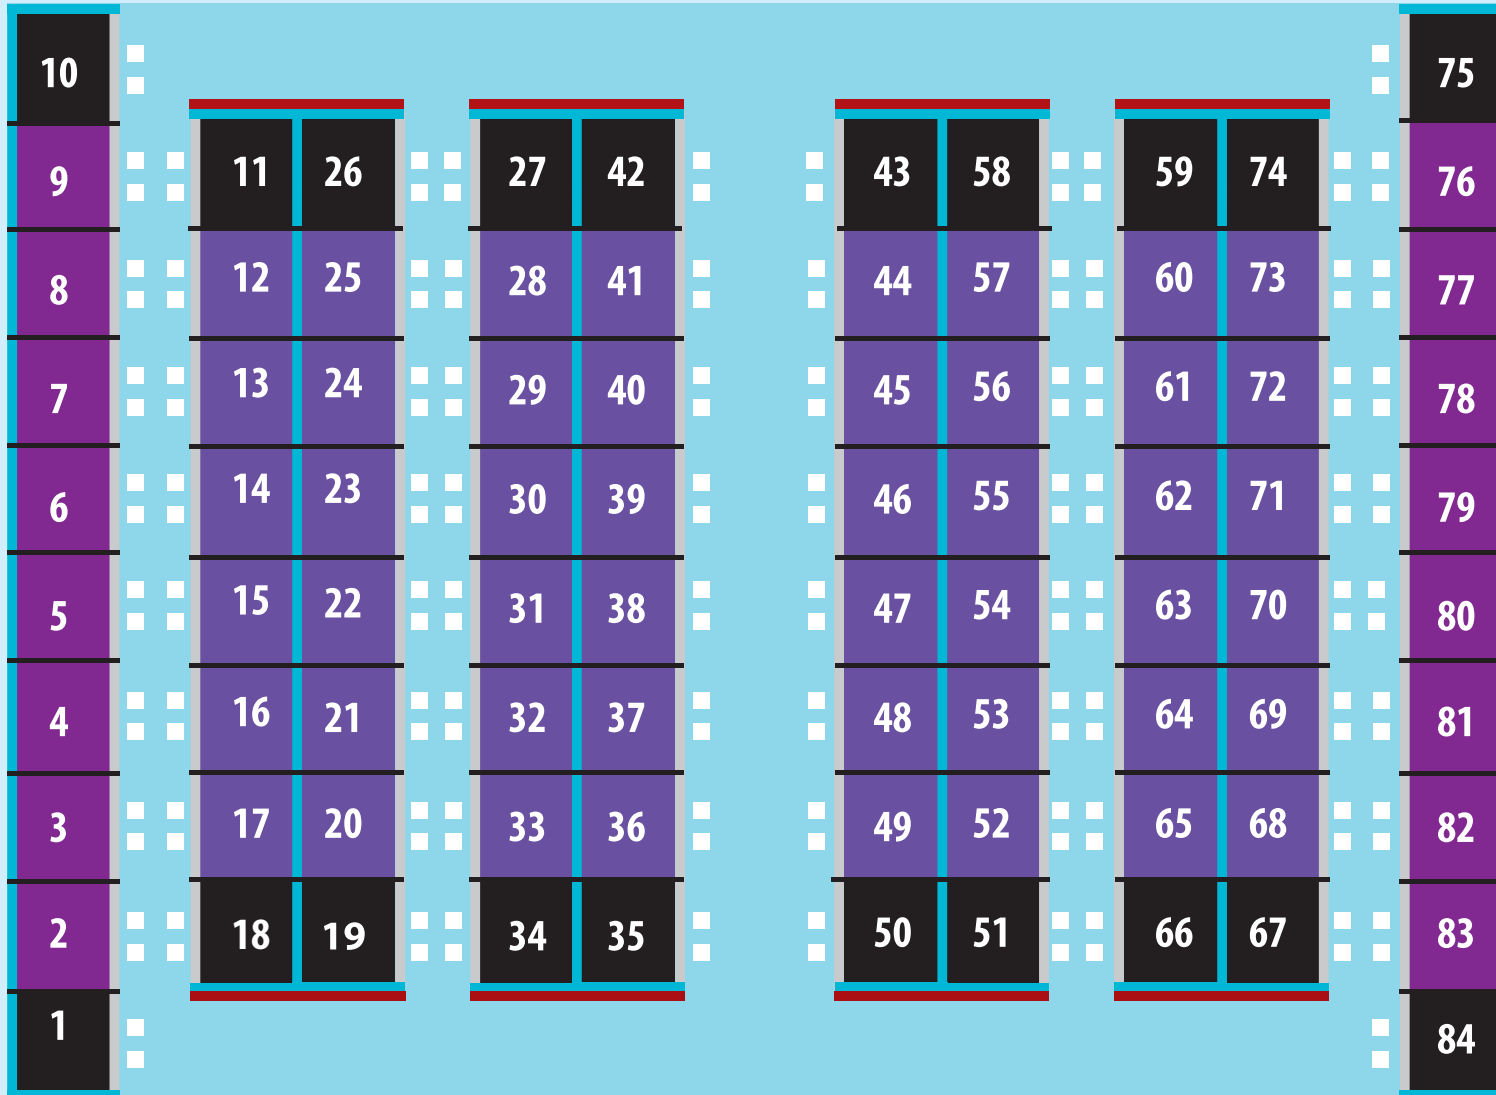

KOLKATA

28 & 29 JULY 2017

STALL FLOOR PLAN

- STALL
- BRANDING
- OUTER BRANDING
- WALL SIDE PREMIUM STALL
- PREMIUM STALL
- 3' SEPARATOR

BACKDROP SIZES

SINGLE TABLE	
Backdrop Size (W) X (H) inch	Backdrop Printable Area (W) X (H) inch
76 X 72	<div style="display: flex; justify-content: space-between;"> <div style="width: 45%;"> Fascia (Stall Title)</div> <div style="width: 45%;"> 70 X 48 Company Branding</div> </div>
Fascia Characters - Stall Title Size (Single Table) 25 Keystrokes	

BACKDROP - W 70" X H 48"
For table numbers - 12, 13, 14, 15, 16, 17, 20, 21, 22, 23, 24, 25, 28, 29, 30, 31, 32, 33, 36, 37, 38, 39, 40, 41, 44, 45, 46, 47, 48, 49, 52, 53, 54, 55, 56, 57, 60, 61, 62, 63, 64, 65, 68, 69, 70, 71, 72, 73.

DOUBLE TABLE	
Backdrop Size (W) X (H) inch	Backdrop Printable Area (W) X (H) inch
152 X 72	<div style="display: flex; justify-content: space-between;"> <div style="width: 45%;"> Fascia (Stall Title)</div> <div style="width: 45%;"> 146 X 48 Company Branding</div> </div>
Fascia Characters - Stall Title Size (Double Table) 50 Keystrokes	

END OF ROW OUTER BACKDROP
W 144" X H 72" For table numbers - 11-26, 18-19, 27-42, 34-35, 50-51, 43-58, 59-74, 66-67

WALLSIDE BACKDROP W 76" X H 120"
Company Branding W70" X H 96"
For table numbers - 2, 3, 4, 5, 6, 7, 8, 9, 76, 77, 78, 79, 80, 81, 82, 83.