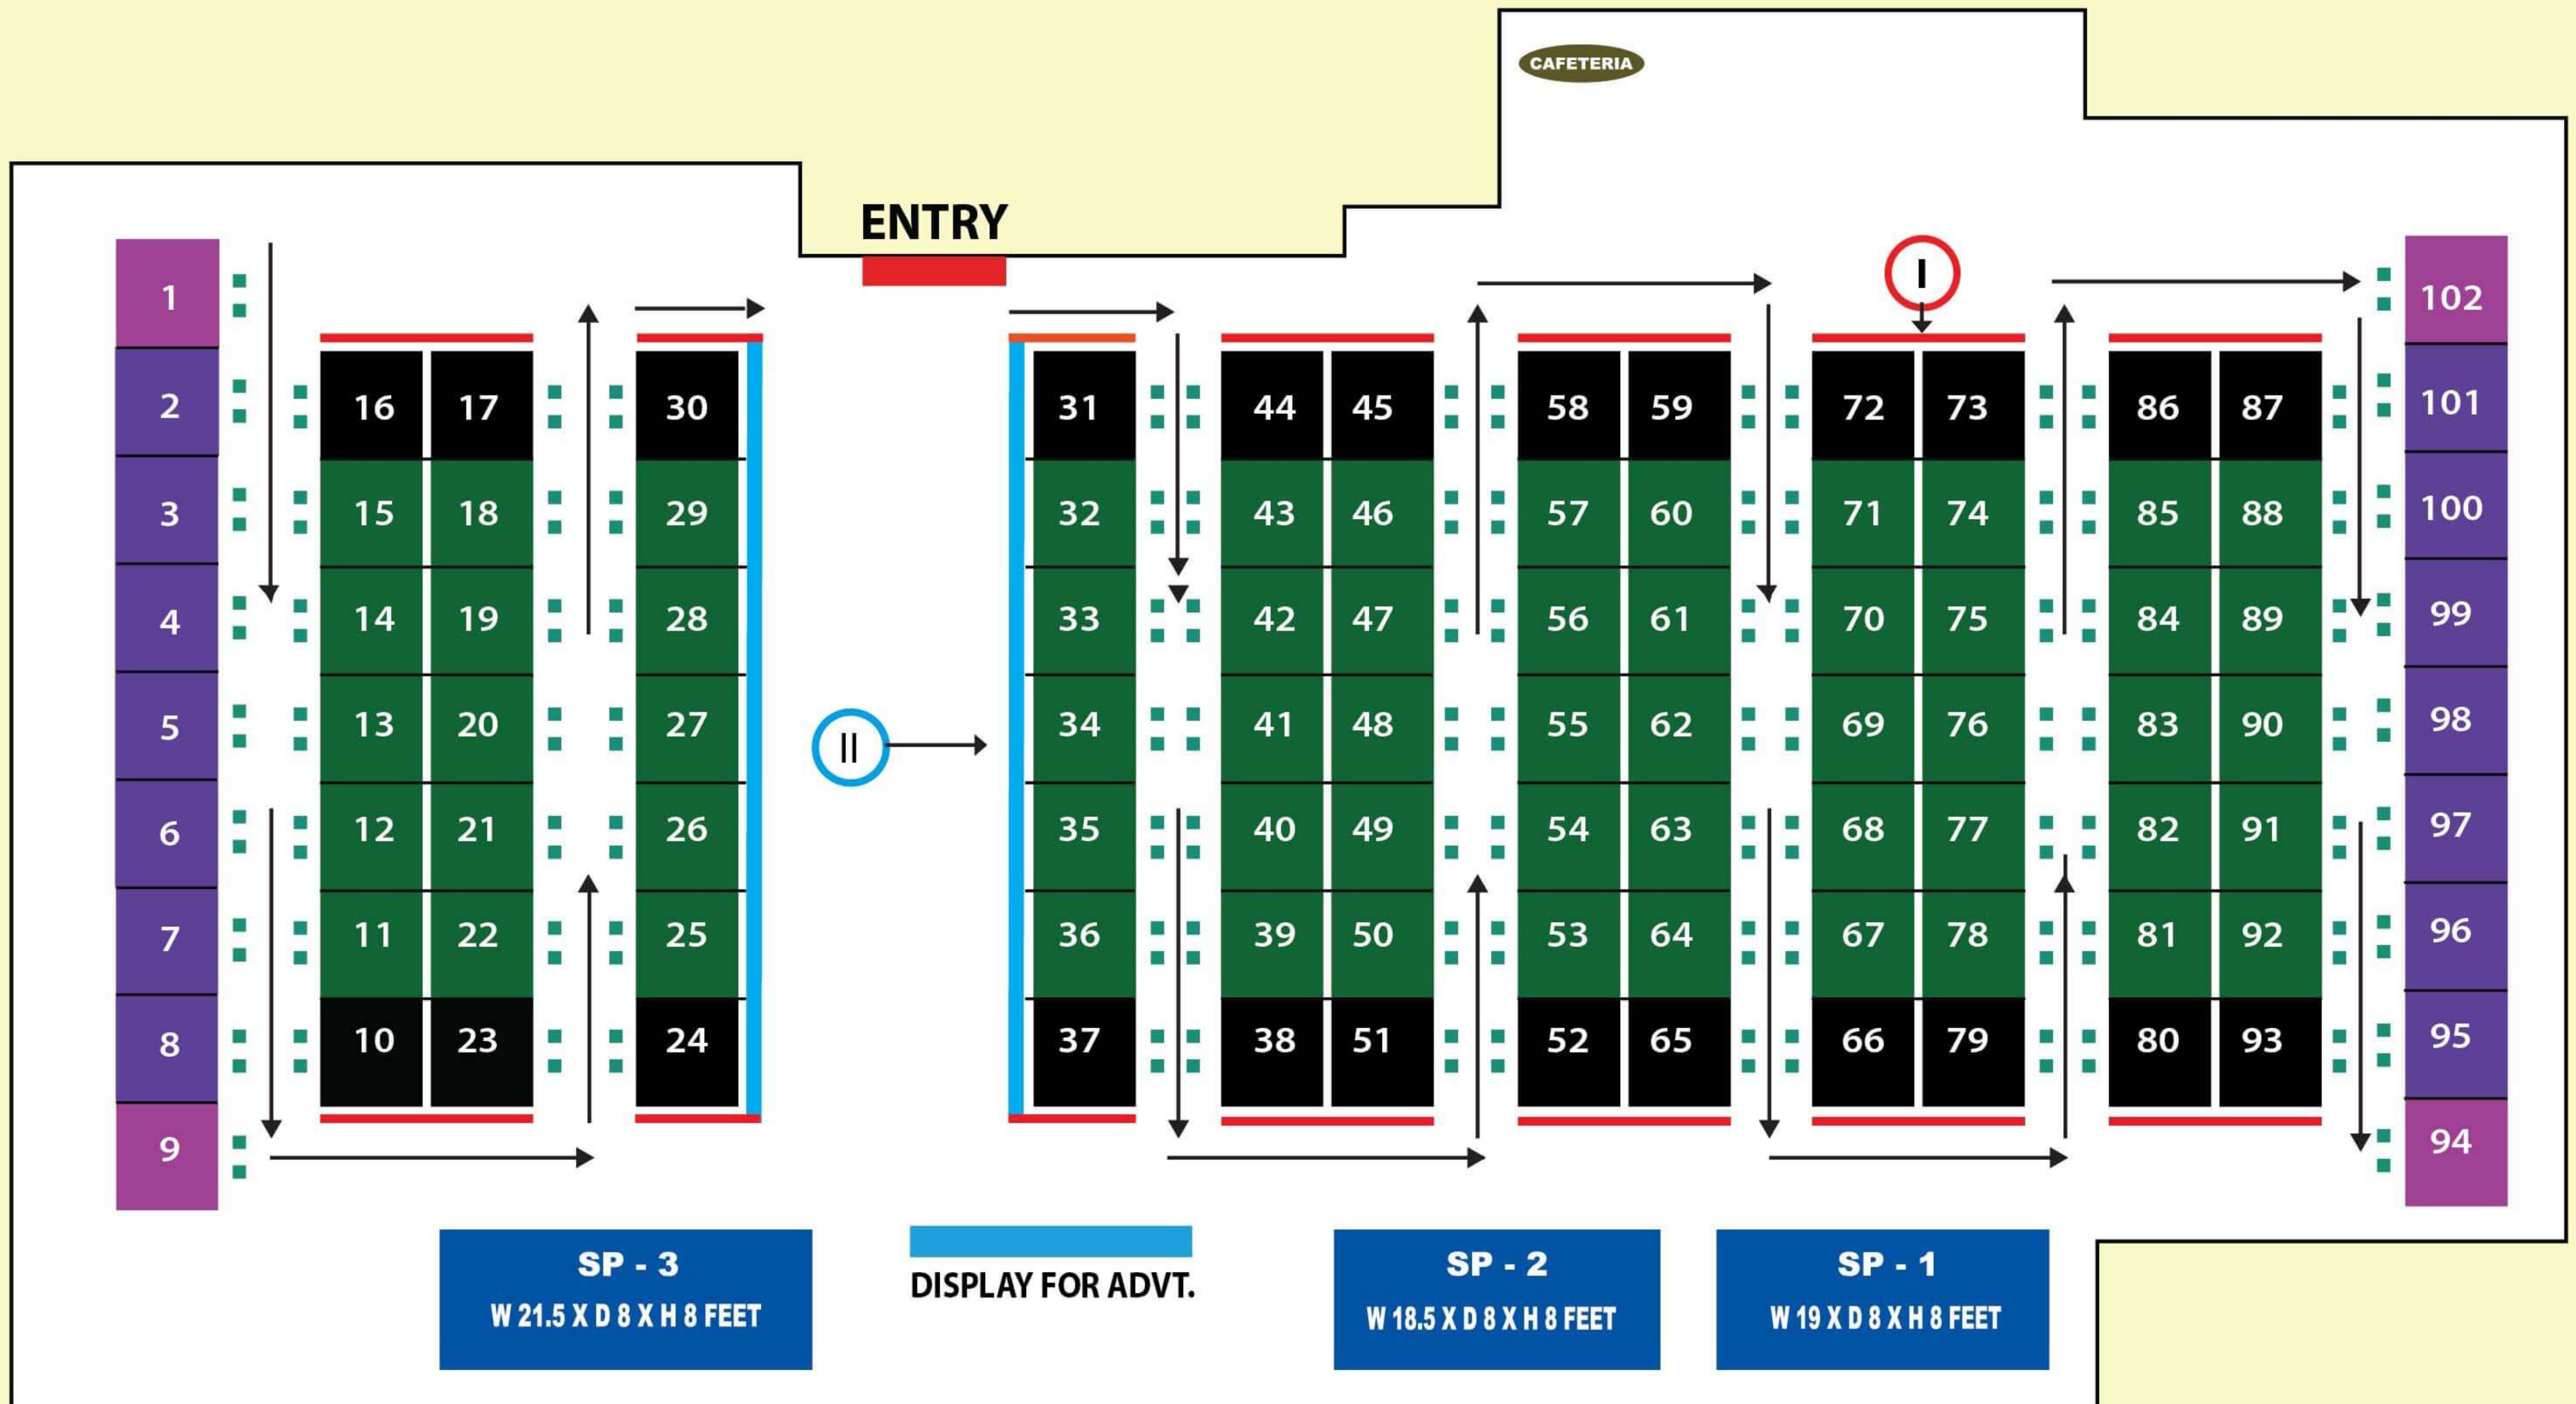

NAGPUR STALL FLOOR PLAN

BACKDROP SIZES

SINGLE TABLE	
Backdrop Size (W) X (H) inch	Backdrop Printable Area (W) X (H) inch
76 X 72	<ul style="list-style-type: none"> Fascia (Stall Title) 70 X 48 Company Branding
Fascia Characters - Stall Title Size (Single Table) 25 Keystrokes	

DOUBLE TABLE	
Backdrop Size (W) X (H) inch	Backdrop Printable Area (W) X (H) inch
152 X 72	<ul style="list-style-type: none"> Fascia (Stall Title) 146 X 48 Company Branding
Fascia Characters - Stall Title Size (Double Table) 50 Keystrokes	

■ SPECIAL PAVILION ■ STALL ■ PREMIUM STALL | 3' SEPARATOR

BACKDROP - W 70" X H 48"
For table numbers -
 11, 12, 13, 14, 15, 18, 19, 20, 21, 22, 25, 26, 27, 28, 29, 32, 33, 34, 35, 36, 39, 40, 41, 42, 43, 46, 47, 48, 49, 50, 53, 54, 55, 56, 57, 60, 61, 62, 63, 64, 67, 68, 69, 70, 71, 74, 75, 76, 77, 78, 81, 82, 83, 84, 85, 86, 87, 88, 89, 90, 91, 92

BACKDROP - W 70" X H 48" AND SIDE BACKDROP (PREMIUM)
W 66" X H 48" For table numbers -
 10, 16, 17, 23, 24, 30, 31, 37, 38, 44, 45, 51, 52, 58, 59, 65, 66, 72, 73, 79, 80, 86, 87, 93

I END OF ROW OUTER BACKDROP
W 144" X H 48" For table numbers -
 10-23, 16-17, 38-51, 44-45, 52-65, 58-59, 66-79, 72-73, 80-93, 86-87
END OF ROW OUTER BACKDROP
W 72" X H 48" For table numbers -
 24, 30, 31, 37