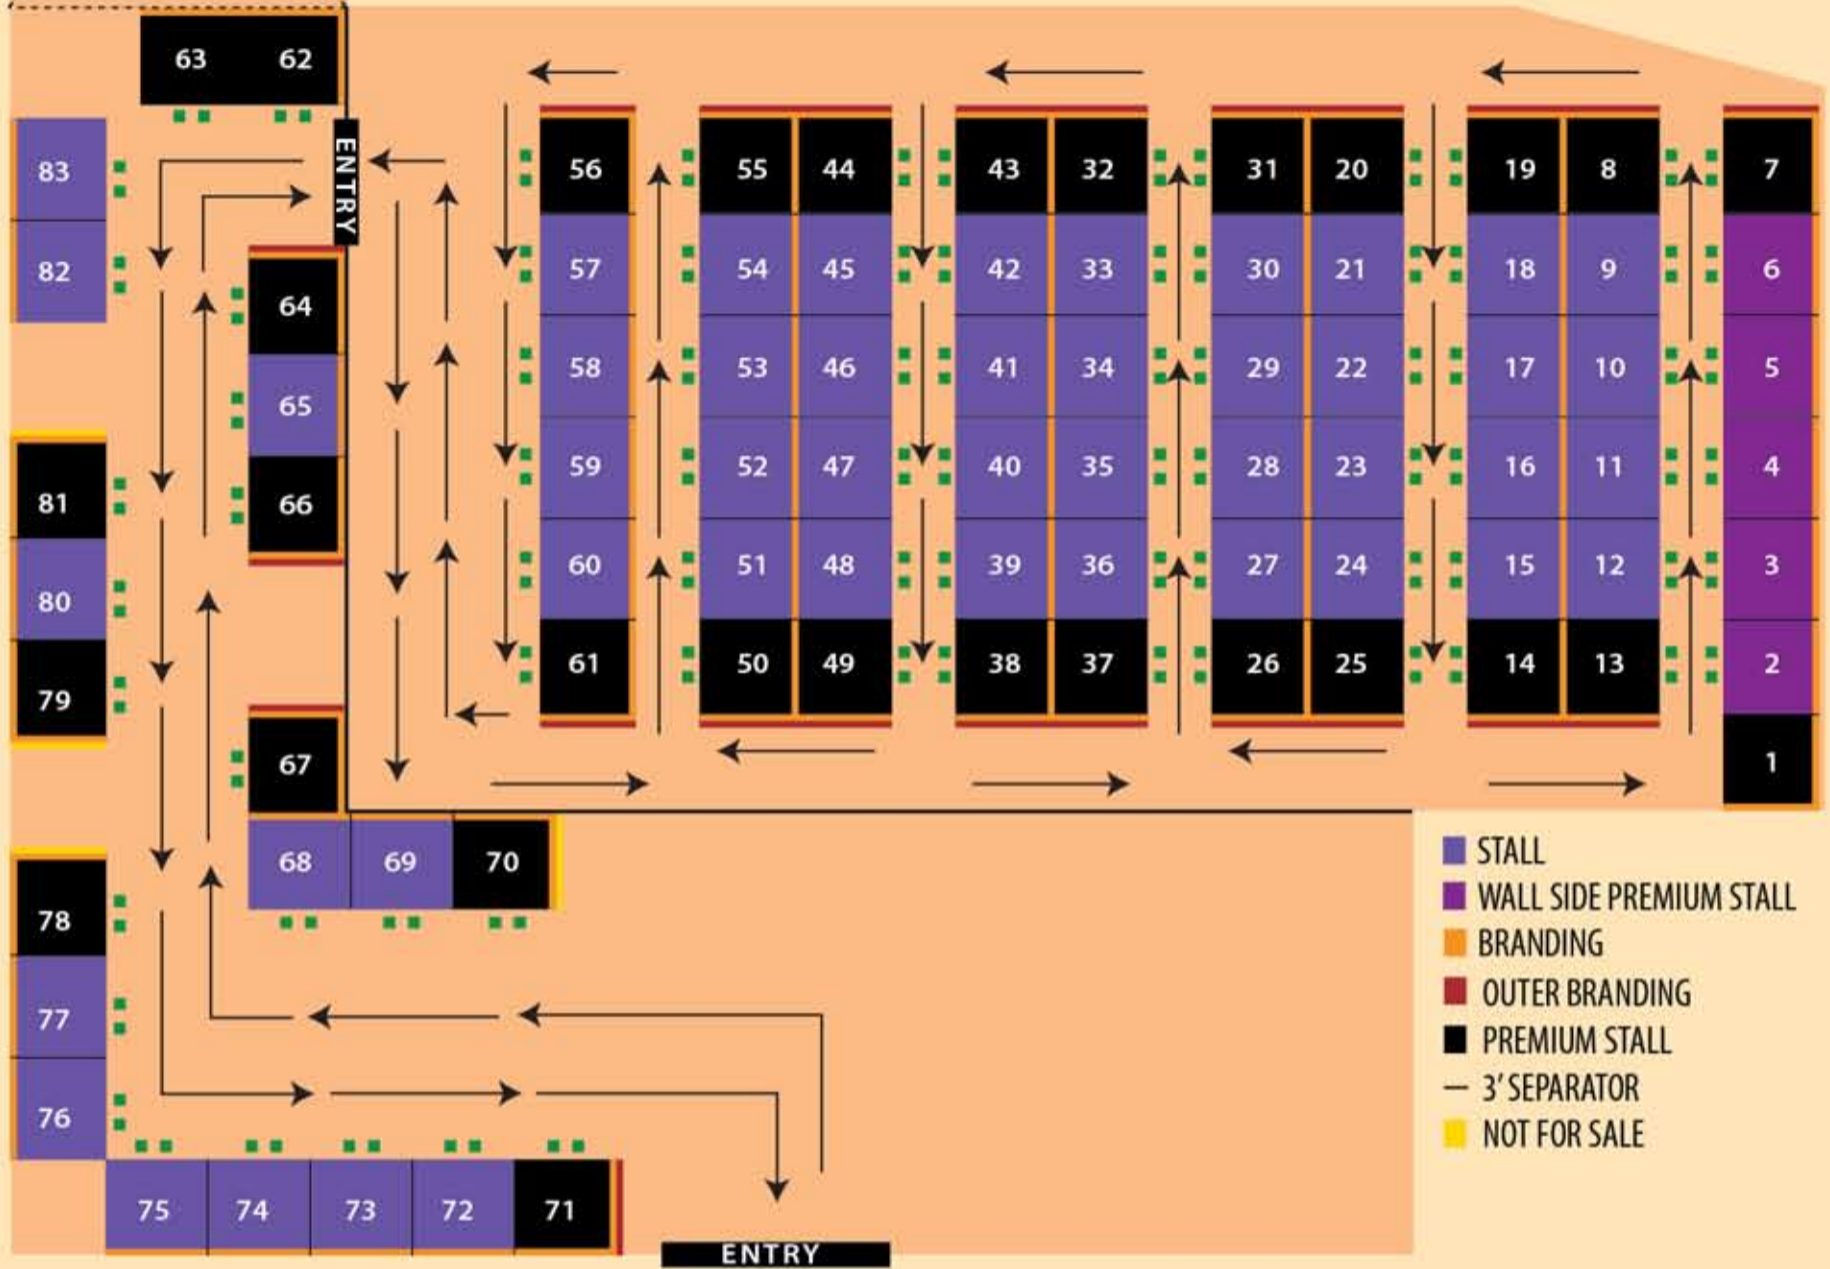

# AHMEDABAD STALL FLOOR PLAN

## BACKDROP SIZES

SINGLE TABLE	
Backdrop Size (W) X (H) inch	Backdrop Printable Area (W) X (H) inch
76 X 72	<ul style="list-style-type: none"> <li>Fascia (Stall Title)</li> <li>70 X 48 Company Branding</li> </ul>
Fascia Characters - Stall Title Size (Single Table) 25 Keystrokes	

**WALLSIDE BACKDROP W 76" X H 96"**  
Company Branding 70" X H 72"  
For table numbers - 1, 7

**END OF ROW OUTER BACKDROP W 144" X H 48"** For table numbers - 8-19, 13-14, 20-31, 25-26, 32-43, 37-38, 44-55, 49-50

**END OF ROW OUTER BACKDROP W 72" X H 48"** For table numbers - 7, 56, 61, 64, 66, 67, 71

DOUBLE TABLE	
Backdrop Size (W) X (H) inch	Backdrop Printable Area (W) X (H) inch
152 X 72	<ul style="list-style-type: none"> <li>Fascia (Stall Title)</li> <li>146 X 48 Company Branding</li> </ul>
Fascia Characters - Stall Title Size (Double Table) 50 Keystrokes	