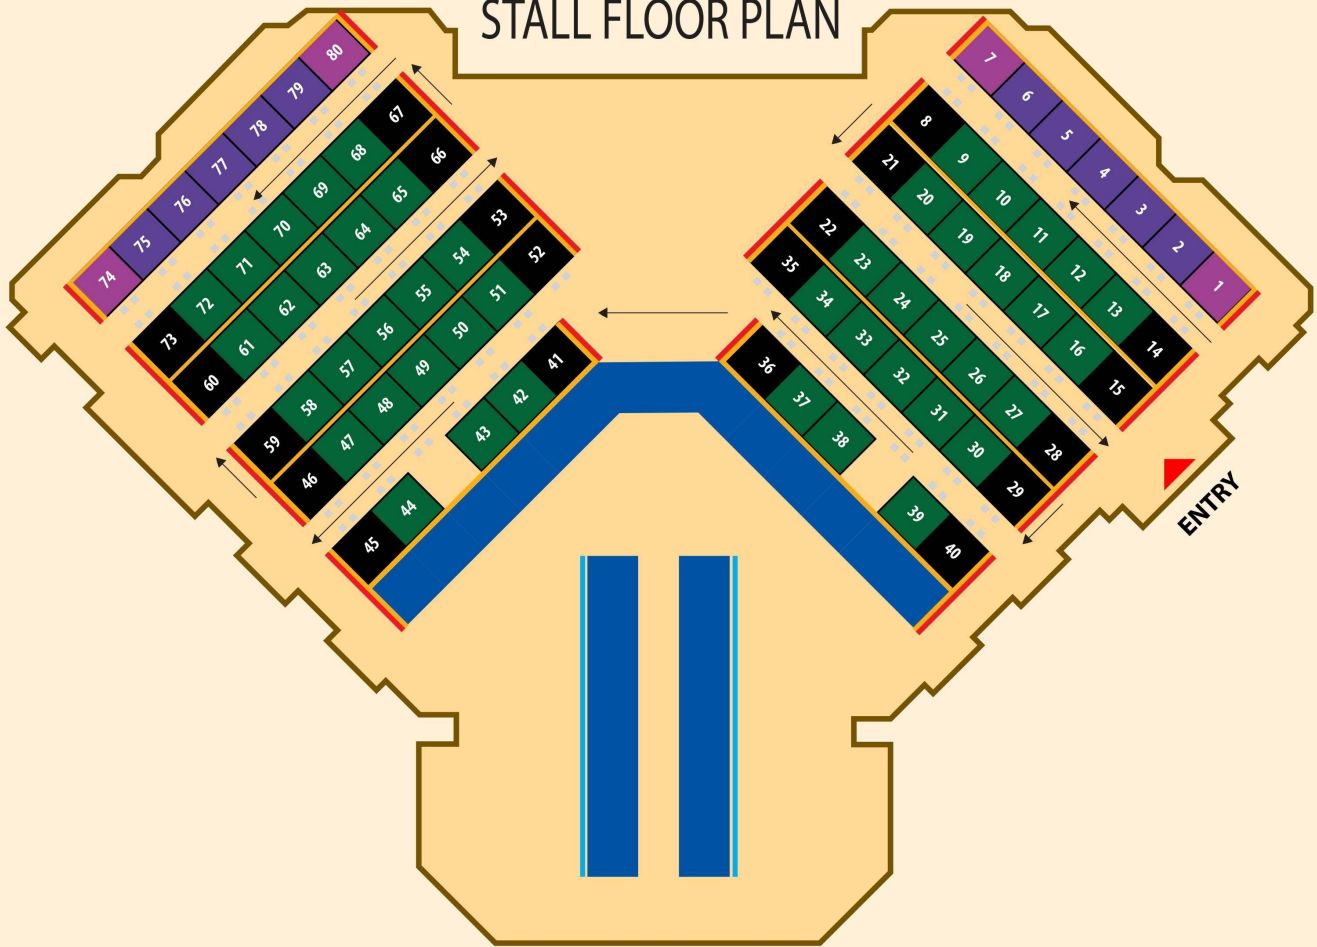

# HYDERABAD STALL FLOOR PLAN

## BACKDROP SIZES

SINGLE TABLE			
Backdrop Size (W) X (H) inch	Backdrop Printable Area (W) X (H) inch		
76 X 72	<table border="1"> <tr> <td>70 X 48 Company Branding</td> <td>Fascia (Stall Title)</td> </tr> </table>	70 X 48 Company Branding	Fascia (Stall Title)
70 X 48 Company Branding	Fascia (Stall Title)		
Fascia Characters - Stall Title Size (Single Table) 25 Keystrokes			

DOUBLE TABLE			
Backdrop Size (W) X (H) inch	Backdrop Printable Area (W) X (H) inch		
152 X 72	<table border="1"> <tr> <td>146 X 48 Company Branding</td> <td>Fascia (Stall Title)</td> </tr> </table>	146 X 48 Company Branding	Fascia (Stall Title)
146 X 48 Company Branding	Fascia (Stall Title)		
Fascia Characters - Stall Title Size (Double Table) 50 Keystrokes			

**SPECIAL PAVILION BACKDROP**

■ SPECIAL PAVILION ■ STALL ■ PREMIUM STALL | 3' SEPARATOR

- BACKDROP - W 70" X H 48"**  
 For table numbers - 9, 10, 11, 12, 13, 16, 17, 18, 19, 20, 23, 24, 25, 26, 27, 30, 31, 32, 33, 34, 37, 38, 39, 42, 43, 44, 47, 48, 49, 50, 51, 54, 55, 56, 57, 58, 61, 62, 63, 64, 65, 68, 69, 70, 71, 72,
- BACKDROP - W 70" X H 48" AND SIDE BACKDROP (PREMIUM)**  
 W 66" X H 48" For table numbers - 8, 14, 15, 21, 22, 28, 29, 35, 36, 40, 41, 45, 46, 52, 53, 59, 60, 66, 67, 73
- END OF ROW OUTER BACKDROP**  
 W 144" X H 48" For table numbers - 8-21, 14-15, 22-35, 29-28, 40, 45, 46-59, 52-53, 66-67, 73-60  
**END OF ROW OUTER BACKDROP**  
 W 72" X H 48" For table numbers - 1, 7, 36, 41, 74, 80
- WALLSIDE BACKDROP W 76" X H 96"**  
 Company Branding 70" X H 72"  
 For table numbers - 1, 2, 3, 4, 5, 6, 7, 74, 75, 76, 77, 78, 79, 80
- SIDE BACKDROP (PREMIUM) W 66" X H 48"**  
 For table numbers - 1, 7, 74, 80
- OUTER BACKDROP W 456" X H 48"**