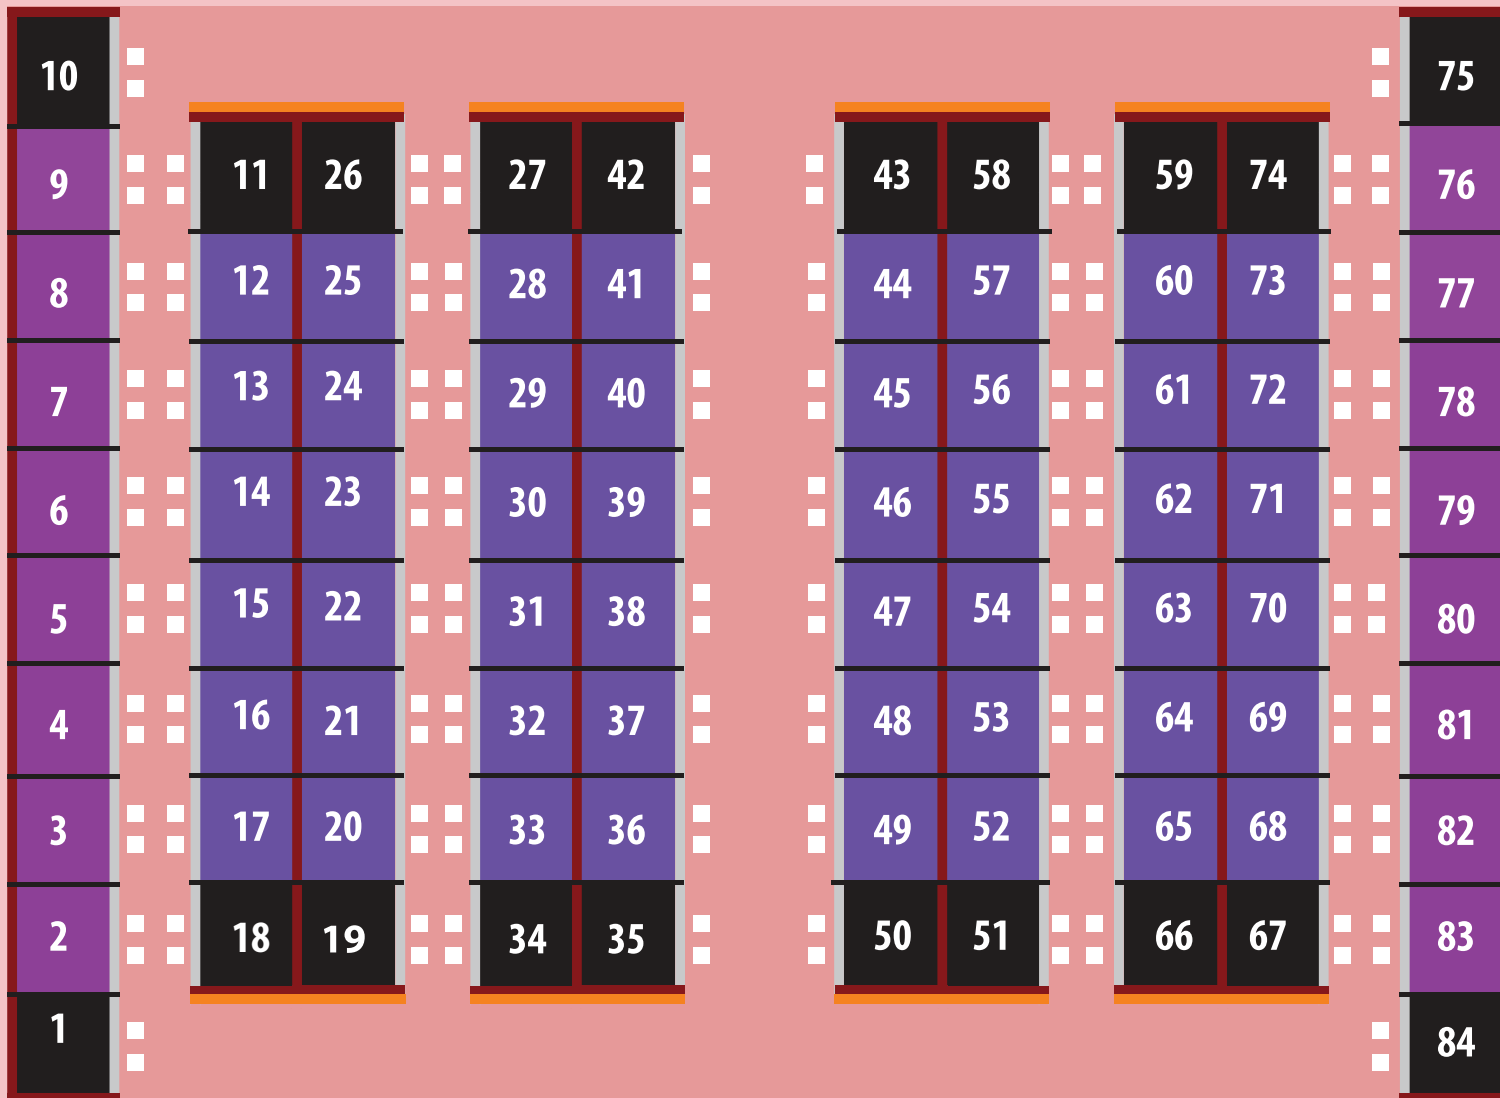

KOLKATA

STALL FLOOR PLAN

- STALL
- BRANDING
- OUTER BRANDING
- WALL SIDE PREMIUM STALL
- PREMIUM STALL
- 3' SEPARATOR